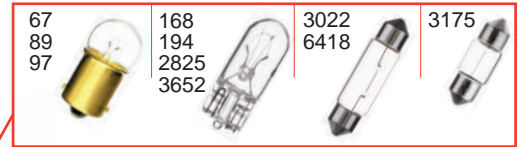

ASHTRAY

SIDEMARKER [FRONT & REAR]

DAY TIME RUNNING

JAPANESE VEHICLES

Acura	Infiniti	Lexus	Nissan	Toyota	 Since 1959
Honda	Isuzu	Mazda	Subaru		
Hyundai	Kia	Mitsubishi	Suzuki		

STEP / COURTESY

TRUNK CARGO

LICENSE PLATE