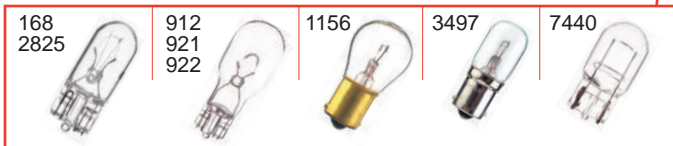

BACK UP & CORNERING

STOP & TAIL LIGHT

PARKING

HIGH MOUNT STOP

DIRECTIONAL [REAR]