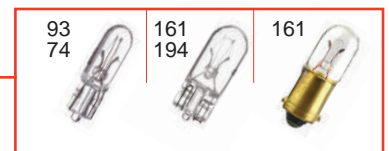

ASHTRAY

SIDEMARKER [FRONT & REAR]

DAY TIME RUNNING

JAPANESE VEHICLES

Acura	Infiniti	Lexus	Nissan	Toyota	 Since 1959
Honda	Isuzu	Mazda	Subaru		
Hyundai	Kia	Mitsubishi	Suzuki		

STEP / COURTESY

TRUNK CARGO

LICENSE PLATE