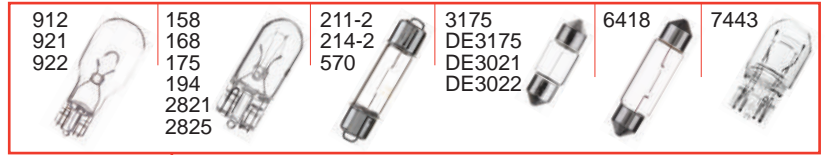

ASHTRAY

SIDEMARKER [FRONT & REAR]

DAY TIME RUNNING

JAPANESE VEHICLES

Acura	Infiniti	Lexus	Nissan	Toyota	 Since 1959
Honda	Isuzu	Mazda	Subaru		
Hyundai	Kia	Mitsubishi	Suzuki		

STEP / COURTESY

TRUNK CARGO

LICENSE PLATE

BACK UP & CORNERING

STOP & TAIL LIGHT

PARKING

HIGH MOUNT STOP

DIRECTIONAL [REAR]