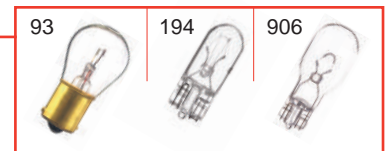

JAPANESE VEHICLES

Acura	Infiniti	Lexus	Nissan	Toyota	 Since 1959
Honda	Isuzu	Mazda	Subaru		
Hyundai	Kia	Mitsubishi	Suzuki		

HALOGEN HEADLAMP [HIGH, LOW & DUAL BEAM]

FRONT DIRECTIONAL

UNDER HOOD

HALOGEN FOG LIGHT

ASHTRAY

SIDEMARKER [FRONT & REAR]

DAY TIME RUNNING