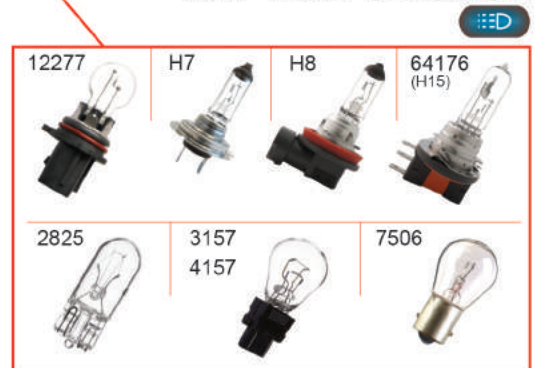

DAY TIME RUNNING