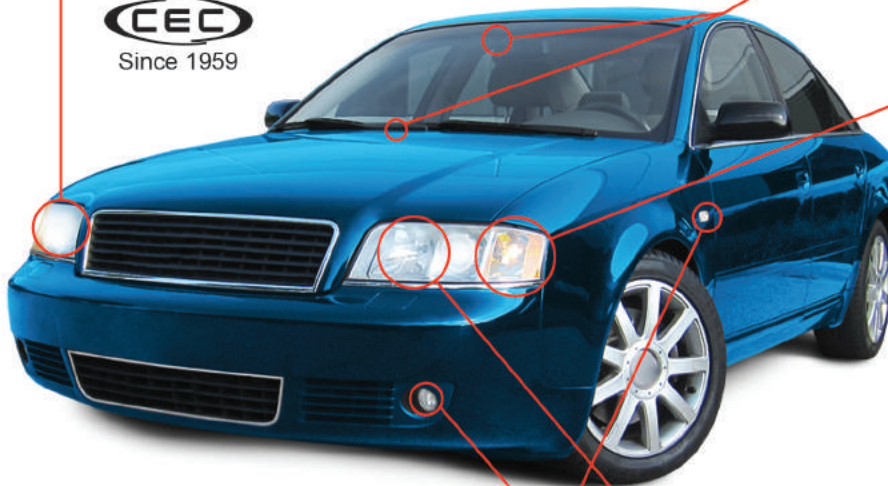

EUROPEAN VEHICLES

Audi	Land Rover	Porsche	Volvo	 Since 1959
BMW	Mercedes Benz	Saab		
Jaguar	MINI	Volkswagen		

HALOGEN HEADLAMP [HIGH, LOW & DUAL BEAM]

INTERIOR: MAP & GLOVE COMPARTMENT

FRONT DIRECTIONAL

SIDEMARKER

HALOGEN FOG LIGHT

DAY TIME RUNNING

EUROPEAN VEHICLES

Audi	Land Rover	Porsche	Volvo	 Since 1959
BMW	Mercedes Benz	Saab		
Jaguar	MINI	Volkswagen		

DOME, STEP [OR COURESY] & TRUNK

TAIL, STOP & HIGH MOUNT STOP