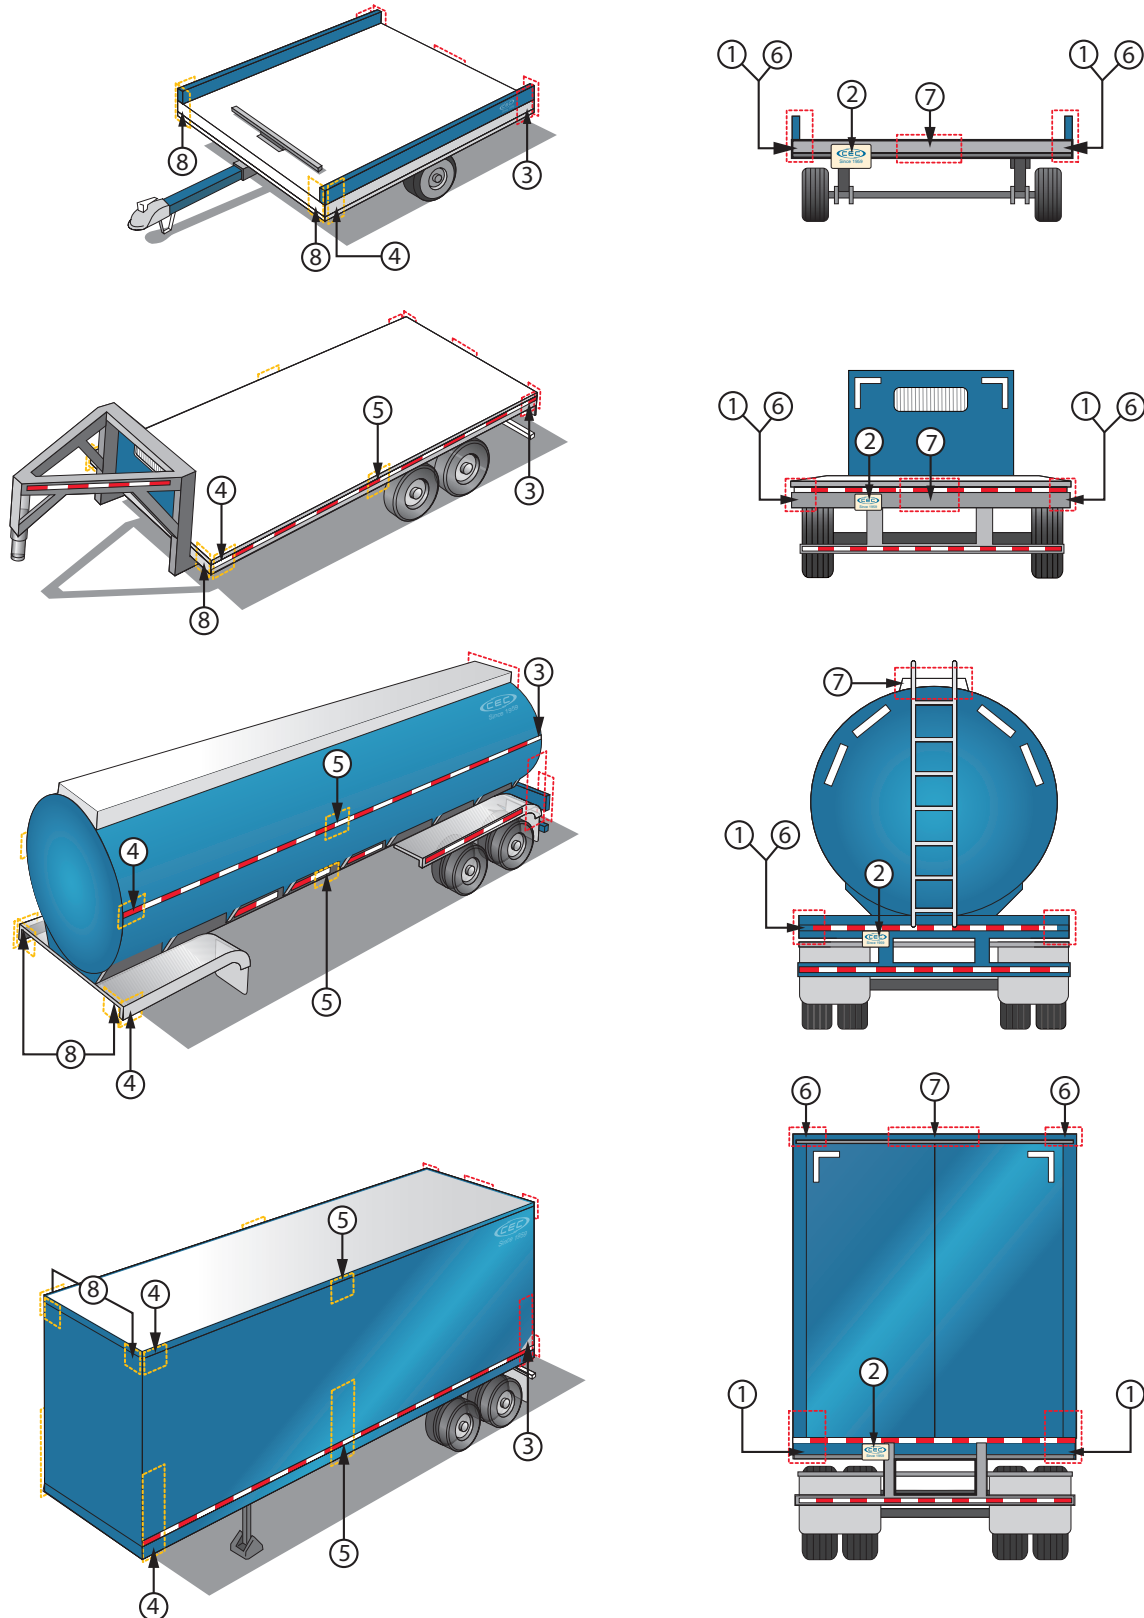

**Your Global Partner
in Lighting Solutions**

Since 1959

TRAILER LIGHTING GUIDE

**High Quality
Rapid Delivery
Personal Service**

TRAILER LIGHTING

Since 1959

| TRAILER LOCATIONS | TRAILER LIGHTING TYPE | TYPICAL REPLACEMENT LAMP TRADE NUMBERS BY LOCATION |
|-------------------|---------------------------------------|--|
| ① | STOP, TAIL, TURN SIGNAL HAZARD LIGHTS | 1141, 1156, 1157, 2057, 2357, 3156, 3157 |
| ② | LICENSE LIGHTS | 67, 89, 168, 1156 |
| ③ | REAR SIDE MARKER LIGHTS | 57, 68, 168, 194, 193, 1816, 1893, 1895 |
| ④ | FRONT SIDE MARKER LIGHTS | 57, 68, 168, 194, 193, 1816, 1893, 1895 |
| ⑤ | INTERMEDIATE SIDE MARKER | 57, 68, 168, 194, 193, 1816, 1893, 1895 |
| ⑥ | REAR CLEARANCE LIGHTS | 67, 89, 97, 193, 194, 904 |
| ⑦ | REAR IDENTIFICATION LIGHTS | 67, 89, 168, 193, 194, 904 |
| ⑧ | FRONT IDENTIFICATION LIGHTS | 57, 68, 168, 194, 193, 1816, 1893, 1895 |

TRAILER LIGHTING LOCATION

TRAILER LIGHTING LOCATION