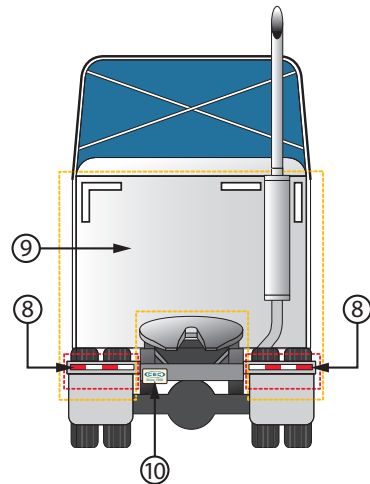

HD FLEET LIGHTING LOCATION