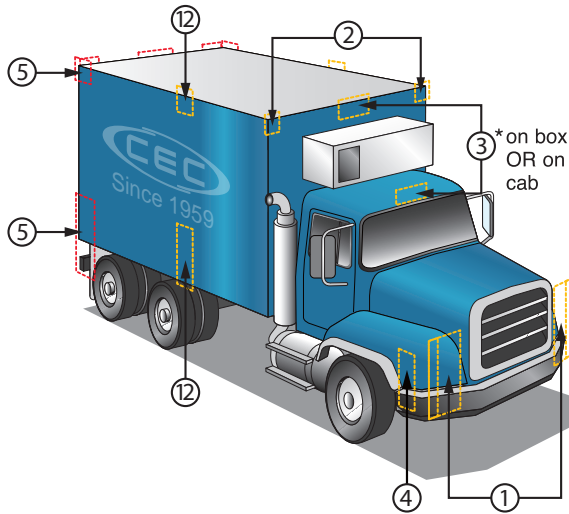

HD FLEET LIGHTING LOCATION