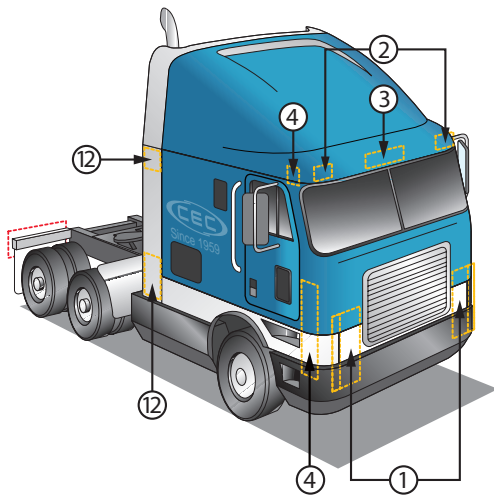

HD FLEET LIGHTING LOCATION