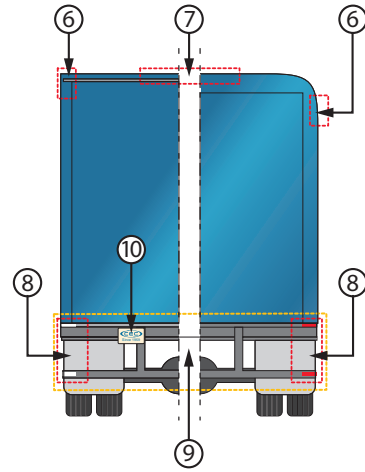

HD FLEET LIGHTING LOCATION