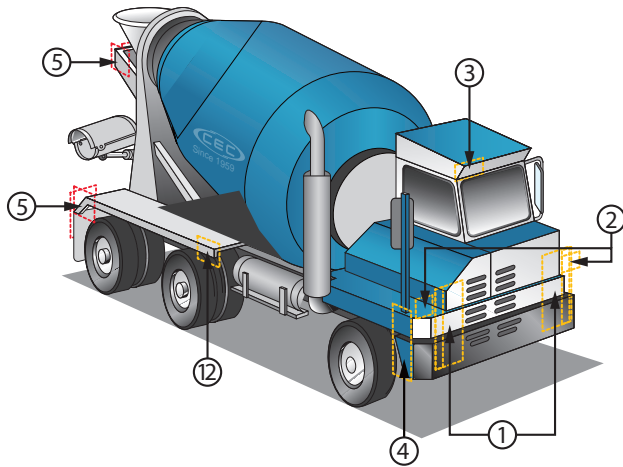

HD FLEET LIGHTING LOCATION