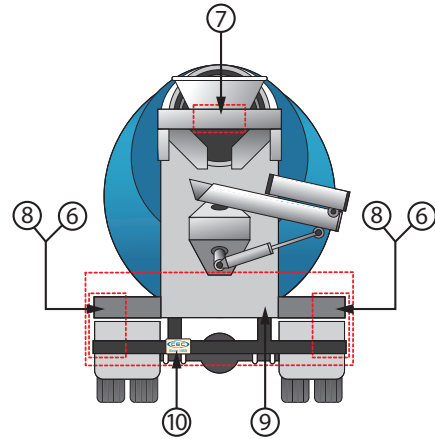

HD FLEET LIGHTING LOCATION