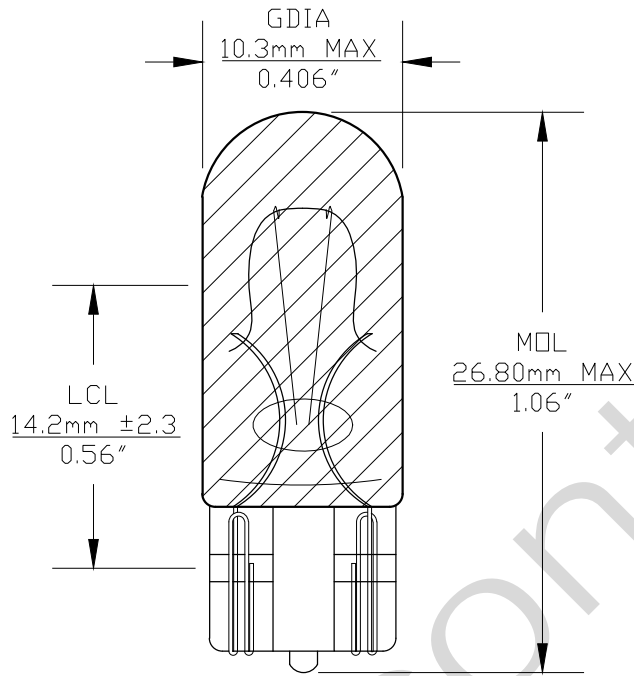

PART NO.	BASE TYPE	DESIGN VOLTS	DESIGN AMPS	MSCD	FILAMENT TYPE	AVERAGE LIFE HOURS	REVISIONS			
							REV #	DESCRIPTION	DATE	APPROVED
194G	Glass Wedge T-3 1/4 (W2.1X9.2d)	14.0V	0.27±10%	1.5±30%	C-2F	1500	1	ISSUED	05/23/2014	R.M.

0° VIEW

90° VIEW

BASE BOTTOM VIEW

UNLESS OTHERWISE SPECIFIED: DIMENSIONS ARE IN INCHES TOLERANCES		CEC INDUSTRIES LTD			
DECIMALS	ANGULAR	599 BOND STREET		LINCOLNSHIRE, IL 60069	
.XX ± .05	± 0.5°	TITLE LIGHT BULB NO. 194G, GREEN			
.XXX ± .010	± 1/64	DATE	05/23/2014	SIZE	A
FRACTIONAL	± 1/64	CHECKED		FSCM NO.	
		DESIGN		DWG NO.	194G
		MATERIAL		SCALE	
				PLOT SCALE	
				SHEET	1 OF 1
				FILE	194G.pdf
				DRAWING NOT TO SCALE	