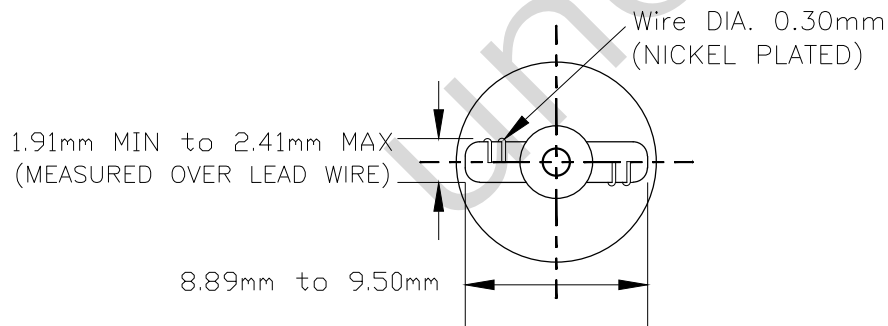

PART NO.	BASE TYPE	DESIGN VOLTS	DESIGN AMPS	MSCD	FILAMENT TYPE	AVERAGE LIFE HOURS	REVISIONS			
							REV #	DESCRIPTION	DATE	APPROVED
194G	Glass Wedge T-3 1/4 (W2.1X9.2d)	14.0V	0.27±10%	1.5±30%	C-2F	1500	1	ISSUED	05/23/2014	R.M.

0° VIEW

90° VIEW

BASE BOTTOM VIEW

UNLESS OTHERWISE SPECIFIED: DIMENSIONS ARE IN INCHES TOLERANCES		CEC INDUSTRIES LTD			
DECIMALS	ANGULAR	599 BOND STREET		LINCOLNSHIRE, IL 60069	
.XX ± .05	± 0.5°	TITLE LIGHT BULB NO. 194G, GREEN			
.XXX ± .010	± 1/64	DATE	05/23/2014	SIZE	A
FRACTIONAL	± 1/64	CHECKED		FSCM NO.	
		DESIGN		DWG NO.	194G
		MATERIAL		SCALE	
				PLOT SCALE	
				SHEET	1 OF 1
				FILE	194G.pdf
				DRAWING NOT TO SCALE	