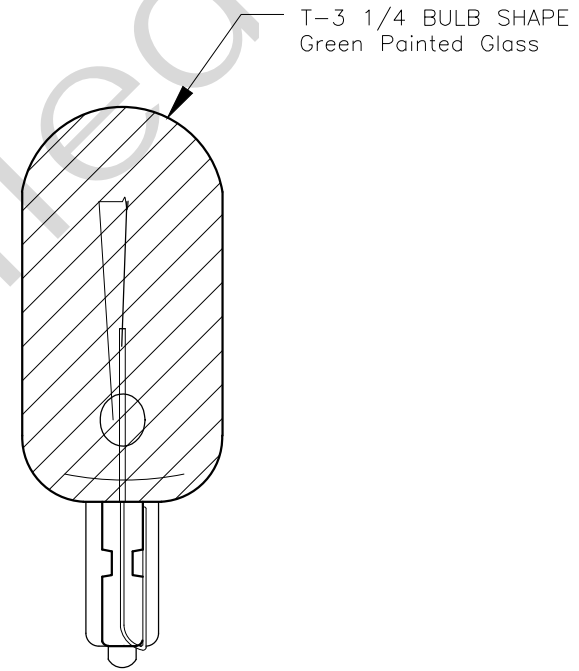

PART NO.	BASE TYPE	DESIGN VOLTS	DESIGN AMPS	MSCD	FILAMENT TYPE	AVERAGE LIFE HOURS	REVISIONS			
							REV #	DESCRIPTION	DATE	APPROVED
194G	Glass Wedge T-3 1/4 (W2.1X9.2d)	14.0V	0.27±10%	1.5±30%	C-2F	1500	1	ISSUED	05/23/2014	R.M.

0° VIEW

90° VIEW

BASE BOTTOM VIEW

UNLESS OTHERWISE SPECIFIED: DIMENSIONS ARE IN INCHES TOLERANCES		CEC INDUSTRIES LTD			
DECIMALS	ANGULAR	599 BOND STREET		LINCOLNSHIRE, IL 60069	
.XX ± .05	± 0.5°	TITLE LIGHT BULB NO. 194G, GREEN			
.XXX ± .010	± 1/64	DATE	05/23/2014	SIZE	A
FRACTIONAL	± 1/64	CHECKED		FSCM NO.	
		DESIGN		DWG NO.	194G
		MATERIAL		SCALE	
				PLOT SCALE	
				SHEET	1 OF 1
				FILE	194G.pdf
				DRAWING NOT TO SCALE	