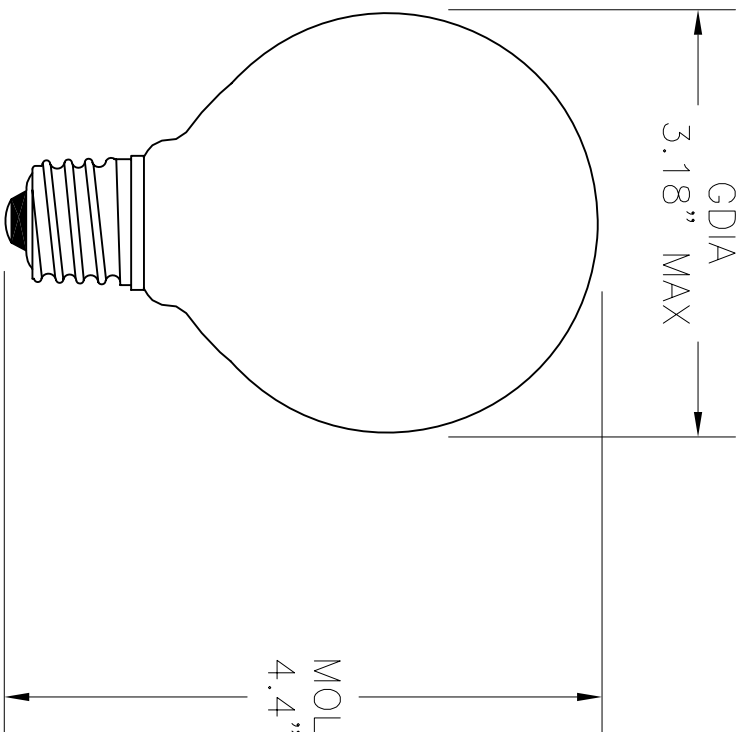

PART NO.	BASE TYPE	DESIGN VOLTS	DESIGN WATTS	LUMENS	FILAMENT TYPE	AVG LIFE
60G25F/130V	MEDIUM E26, BRASS	130	60	480	C9	3000

UNLESS OTHERWISE SPECIFIED:  
DIMENSIONS ARE IN INCHES  
TOLERANCES  
DECIMALS ± .05 ANGULAR ± 0.5°  
.XXX ± .010 FRACTIONAL ± 1/64

DRAWN D. CLARK	DATE 4/11/2006
CHECKED	
DESIGN	
MATERIAL	

CEC INDUSTRIES LTD		599 BOND STREET		LINCOLNSHIRE, IL 60069	
TITLE LIGHT BULB NO. 60G25 130V, WHITE					
SIZE A	FSCM NO.	DWG NO.	SHEET 1 OF 1		REV
SCALE	PLOT SCALE	60G25 130V, WHITE			
FILE 60G25F_130V.dwg	DO NOT SCALE DRAWING				