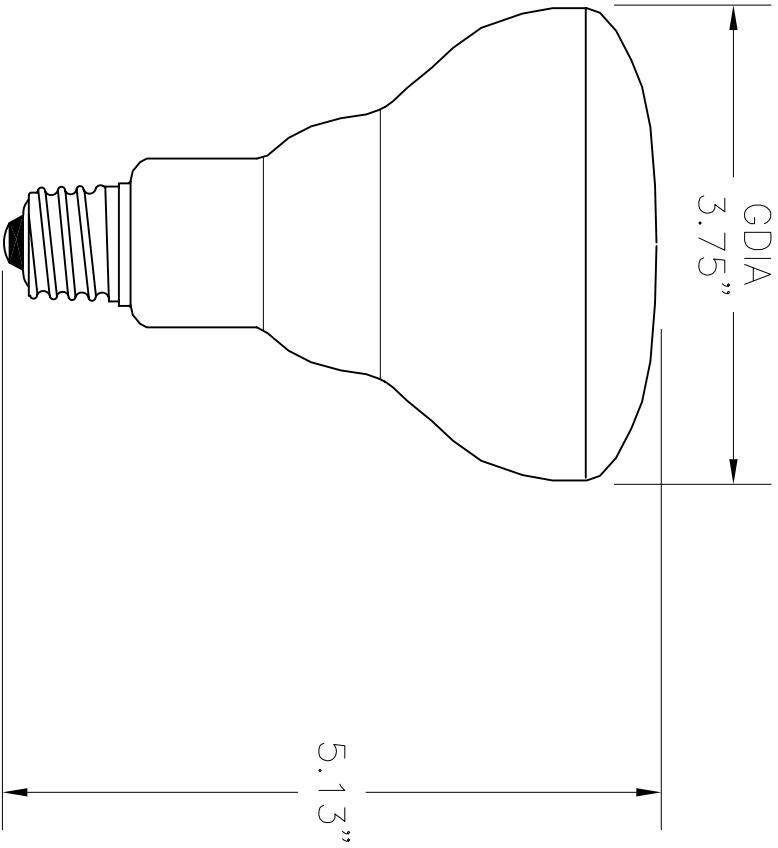

PART NO.	BASE TYPE	DESIGN VOLTS	DESIGN WATTS	LUMENS	AVG LIFE
65BR30FL/130V	MEDIUM E26, BRASS	130	65	457	5800

UNLESS OTHERWISE SPECIFIED: DIMENSIONS ARE IN INCHES TOLERANCES		DECIMALS		ANGULAR	
XX ± .05		.XXX ± .010		± 0.5°	
FRACTIONAL		± 1/64			
DRAWN D. CLARK	DATE 4/17/2006	CEC INDUSTRIES LTD 599 BOND STREET LINCOLNSHIRE, IL 60069			
CHECKED		TITLE LIGHT BULB NO. 65BR30FL 130V, FLOOD			
DESIGN		SIZE A	FSCM NO.	DWG NO. 65BR30FL 130V	REV
MATERIAL		SCALE	PLOT SCALE	SHEET 1 OF 1	
FILE 65BR30FL_130V.dwg		DO NOT SCALE DRAWING			