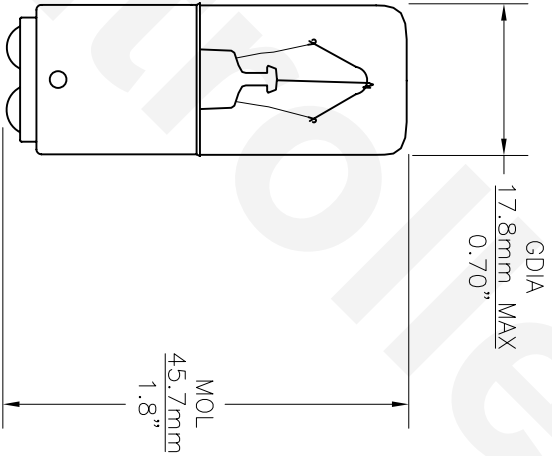

PART NO.	BASE TYPE	DESIGN VOLTS	DESIGN AMPS	MSCD	FILAMENT TYPE	AVG LIFE HRS.
C234	D.C. BAYONET	24.0	0.27 ±10%	2.50	C-2V	1500

REVISIONS		
REV	DESCRIPTION	DATE
1	REVISED GLASS SHAPE	12/27/2005
		D.C.

UNLESS OTHERWISE SPECIFIED:
DIMENSIONS ARE IN INCHES
TOLERANCES

DECIMALS .XX ± .05	ANGULAR ± 0.5°
.XXX ± .010	FRACTIONAL ± 1/64

DRAWN D. Clark	DATE 7/08/2005
CHECKED	
DESIGN	
MATERIAL	

599 BOND STREET		CEC INDUSTRIES LTD	
LINCOLNSHIRE, IL 60069		TITLE LIGHT BULB NO. C234	
SIZE A	FSCM NO.	DWG NO. C234	REV 1
SCALE	PLOT SCALE	SHEET 1 OF 1	
FILE C234.dwg	DO NOT SCALE DRAWING		